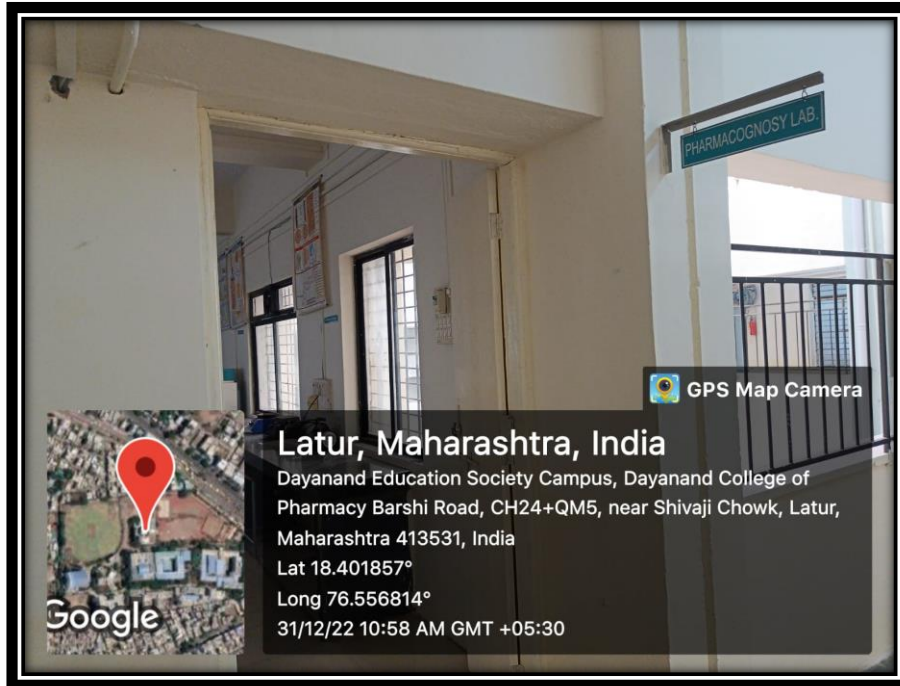

Dayanand Education Society's

DAYANAND COLLEGE OF PHARMACY

Barshi Road, Latur (Maharashtra) Pin - 413531 PH-(02382)-223299, 223199

Website: www.dayanandpharmacy.org E-mail : dayanandpharmacy@rediffmail.com
principaldcop@gmail.com